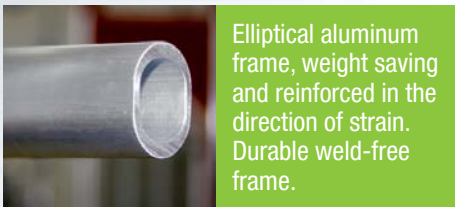

EXPRESSO'S PROFESSIONAL Beverage Hand Truck

Our branded products – made in Germany – offer the safety, quality, and precise work-manship you need for your professional transport tasks.

Elliptical aluminum frame, weight saving and reinforced in the direction of strain. Durable weld-free frame.

EXPRESSO's ergonomic Dog Ear Handles provide a secure grip and an optimum control. Knuckle guards protect your hands from injury.

Replaceable wearstrips, for smooth negotiation of steps and kerbs.

Be seen with high visibility warning sign and reflective tape. (optional)