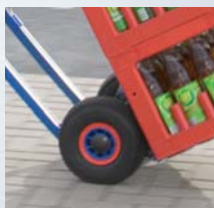

EXPRESSO'S PROFESSIONAL Beverage Hand Truck

Our branded products – made in Germany – offer the safety, quality, and precise work-manship you need for your professional transport tasks.

Elliptical aluminum frame, weight saving and reinforced in the direction of strain. Durable weld-free frame.

EXPRESSO's ergonomic Dog Ear Handles provide a secure grip and an optimum control. Knuckle guards protect your hands from injury.

Replaceable wearstrips, for smooth negotiation of steps and kerbs.

Be seen with high visibility warning sign and reflective tape. (optional)

Smooth running wheels, precision ball bearings, dust proof and maintenance free.

Closely-grooved footplate prevents loads from slipping sideways.

MADE IN GERMANY

Lite Trucks Australia

60 Taylor Road | Hurstbridge 3099 | Victoria | Phone: 0421 712 950