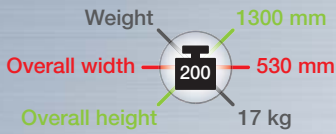

## puts you in pole position

Aluminium tyre truck with unflattable wheels for easy and safe transport of up to eight stacked tyres

No more restacking. With the tyre truck, stacks of tyres can be taken directly from pallets.